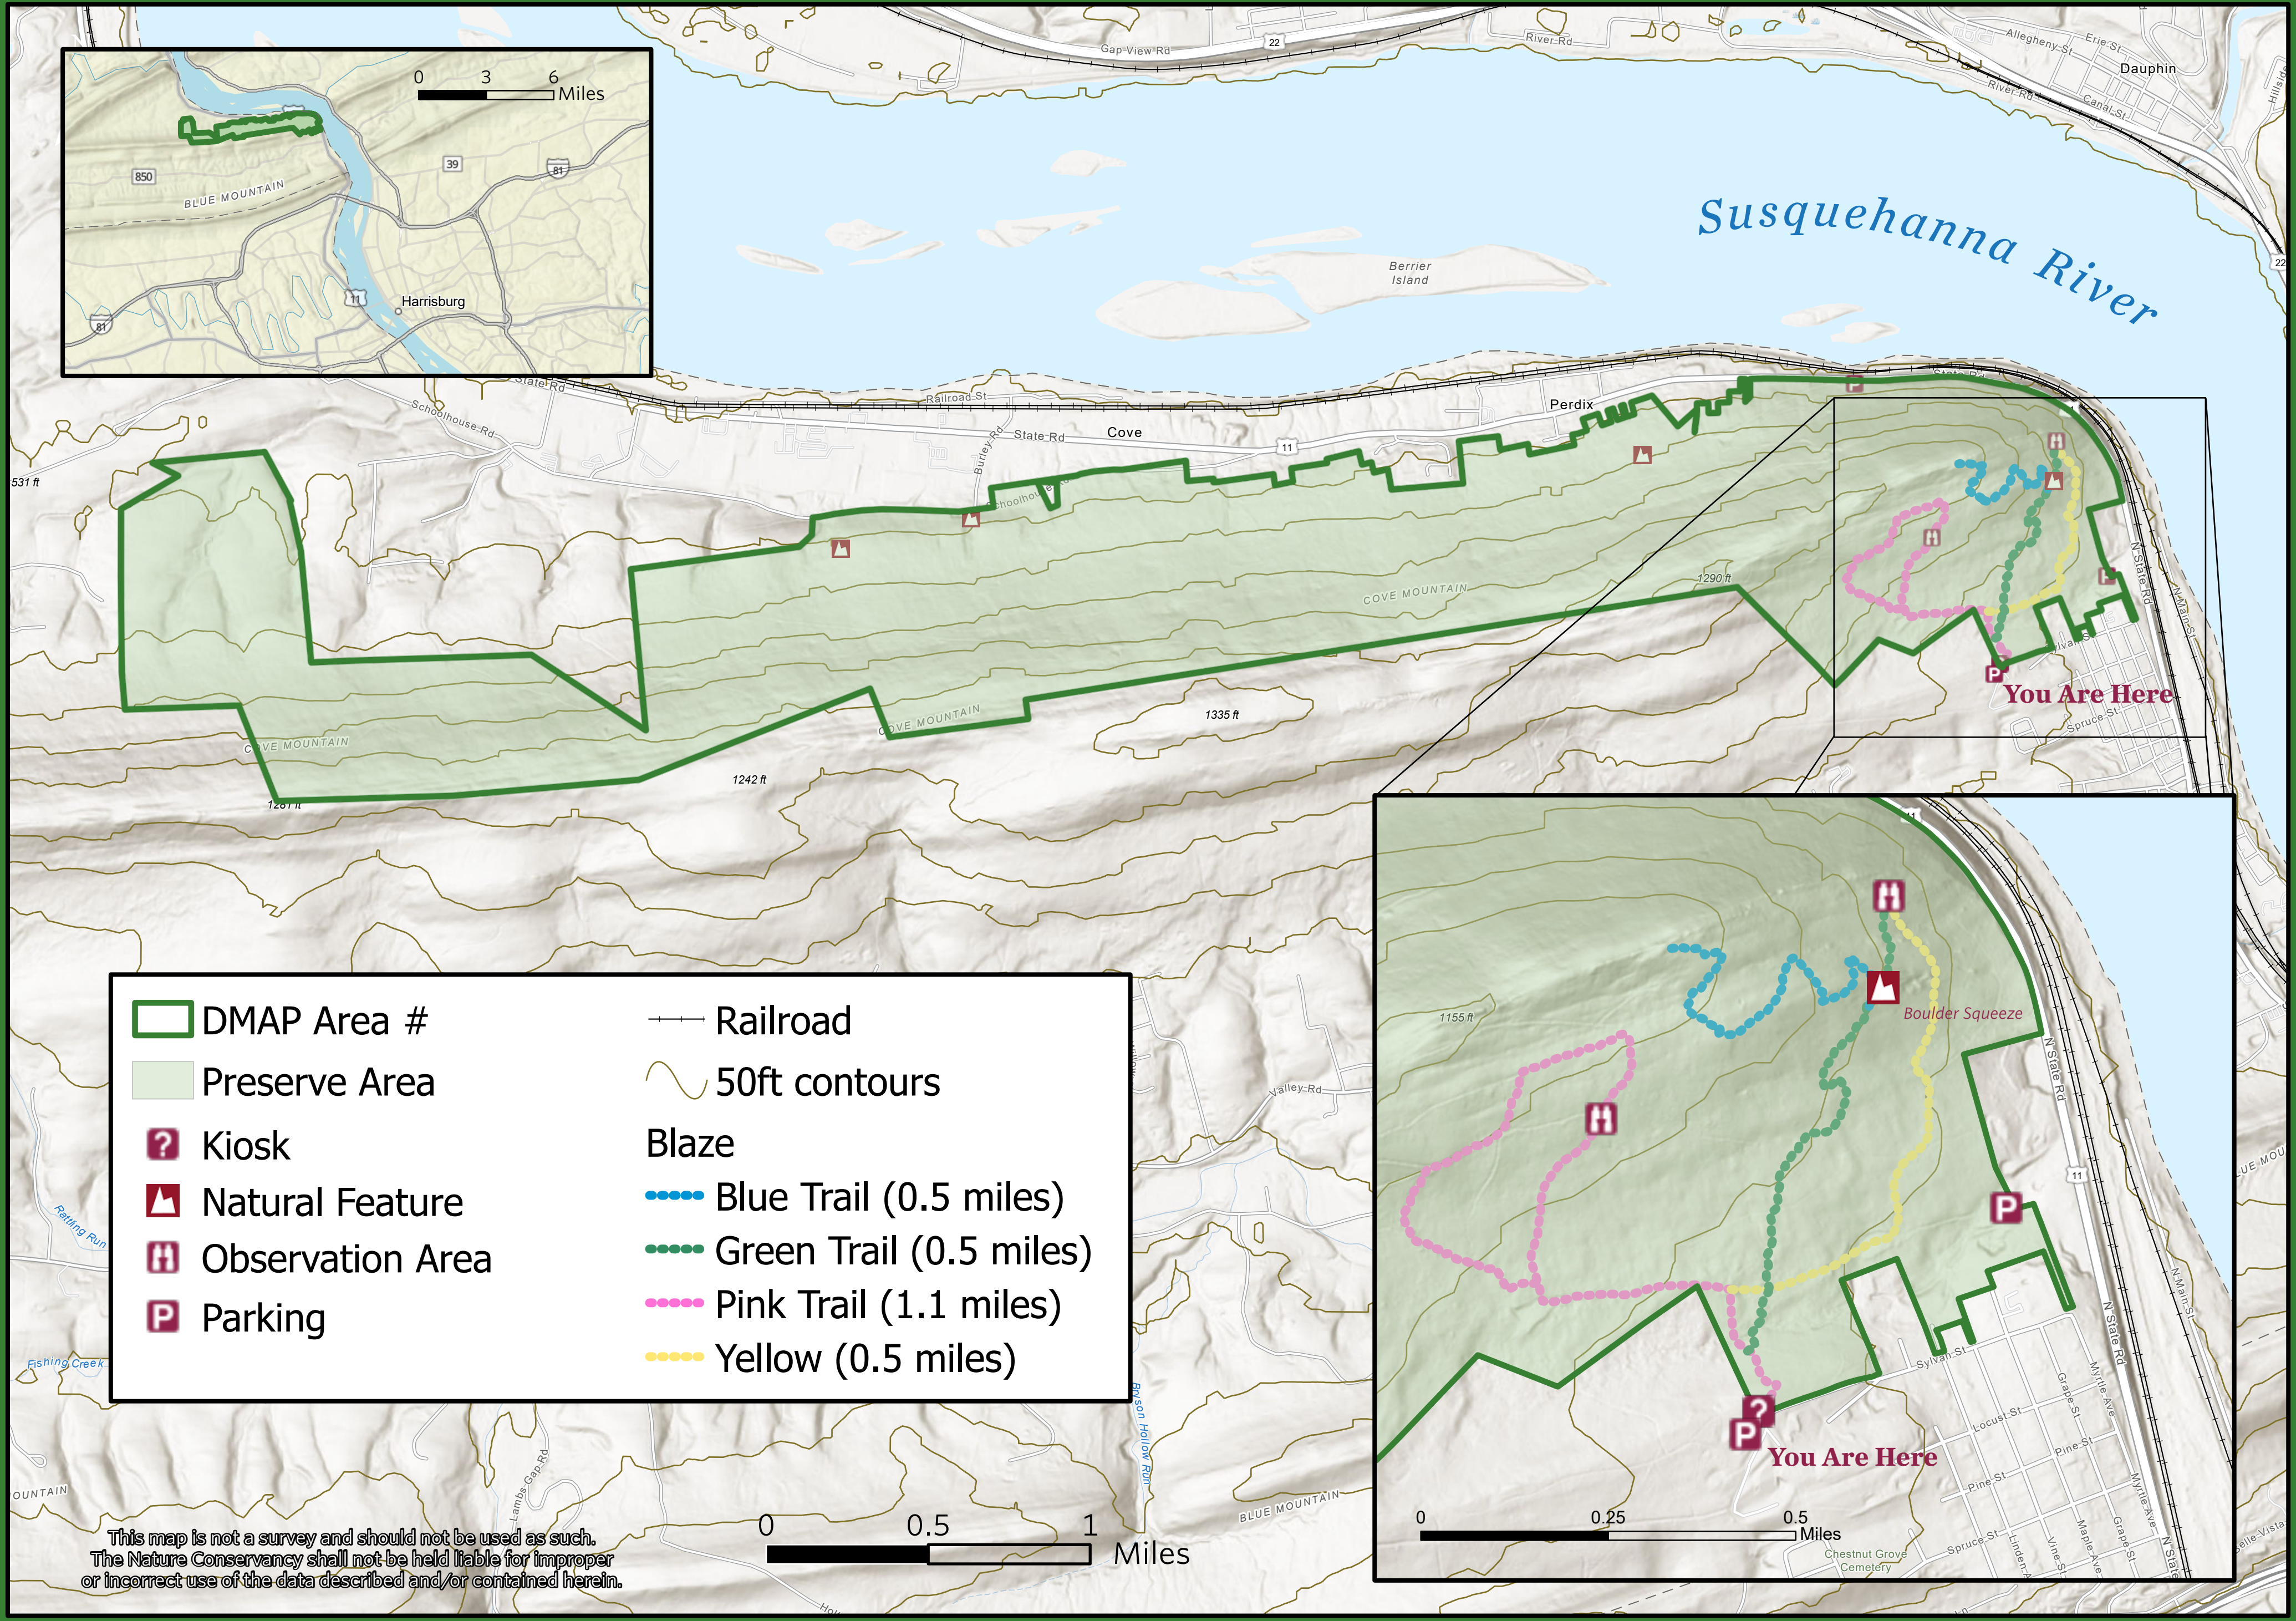

# Cove Mountain Preserve

DMAP Area #	Railroad
Preserve Area	50ft contours
Kiosk	<b>Blaze</b>
Natural Feature	Blue Trail (0.5 miles)
Observation Area	Green Trail (0.5 miles)
Parking	Pink Trail (1.1 miles)
	Yellow (0.5 miles)

This map is not a survey and should not be used as such. The Nature Conservancy shall not be held liable for improper or incorrect use of the data described and/or contained herein.